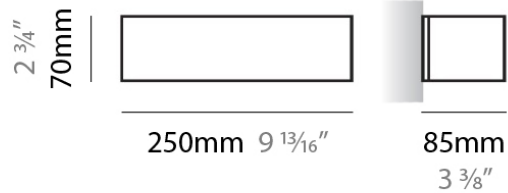

PROJECT
TYPE
NOTES
QUANTITY
DATE

TOY SURFACE

D83139

GENERAL

Series: Toy
Brand: Panzeri
Division: Design
Mounting Type: Surface
Mounting Location: Wall
Subcategory: Ambient

PHYSICAL

Shape: Rectangle
Length (mm): 250
Length (in): 9 7/8
Height (mm): 70
Height (in): 2 3/4
Extension (mm): 85
Extension (in): 3 1/4
Light Distribution: Direct / Indirect
Weight (kg): 0.9
Weight (lbs): 2
Diffuser: Frost White Glass
Fixture Finish: SST
Fixture Material: Metal

ELECTRICAL

Number of Lamps: 1
Lamp Type: CFL
Bulb Included: Bulb Not Included
Total Output Wattage (W): 26
Max. Wattage Per Lamp (W): 26
Lamp Base: GX24-q3
Driver Included: Yes
Driver Type: Ballast - 120Vac - Non-dimming
Input Voltage (V): 120

LED

OPTICAL

RATINGS AND CERTIFICATIONS

Certified By: CSA Certified to UL and CSA Standards
IP rating: IP40