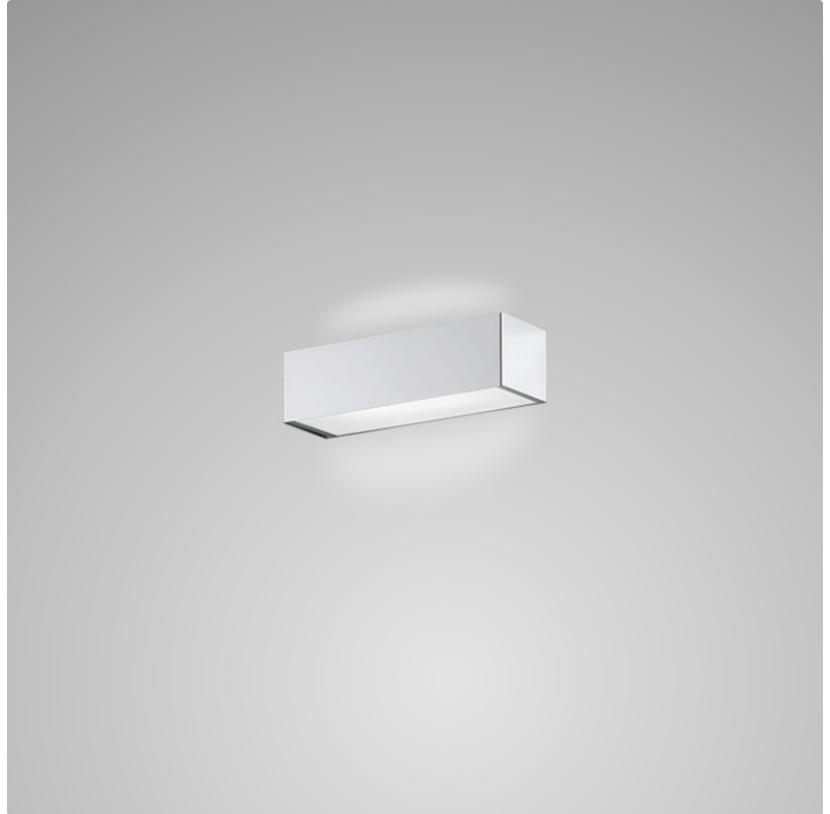

TOY SURFACE

D83281-MSS

GENERAL

Series: Toy _____
Brand: Panzeri _____
Division: Design _____
Mounting Type: Surface _____
Mounting Location: Wall _____

PHYSICAL

Shape: Rectangle _____
Length (mm): 250 _____
Length (in): $9 \frac{13}{16}$ _____
Height (mm): 70 _____
Height (in): $2 \frac{3}{4}$ _____
Extension (mm): 85 _____
Extension (in): $3 \frac{3}{8}$ _____
Light Distribution: Direct / Indirect _____
Weight (kg): 0.82 _____
Weight (lbs): 1.8 _____
Diffuser: Frost White Glass _____
Fixture Material: Metal _____

ELECTRICAL

Lamp Type: LED _____
Input Wattage (W): 13 _____
Total Output Wattage (W): 12 _____
Driver Included: Yes _____
Driver Location: Integrated _____
Driver Type: Integral LED driver, 700mA (Dimming and 277V options available with remote driver sold separately) _____

LED

Color Temperature (°K): 3000 _____
Max. Delivered Lumen (lm): 938 _____
CRI: >80 CRI _____

OPTICAL

RATINGS AND CERTIFICATIONS

Certified By: CSA Certified to UL and CSA Standards _____
IP rating: IP20 _____