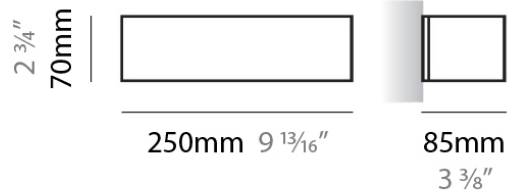

PROJECT
TYPE
NOTES
QUANTITY
DATE

TOY SURFACE

D83138

GENERAL

Series: Toy
Brand: Panzeri
Division: Design
Mounting Type: Surface
Mounting Location: Wall
Subcategory: Ambient

PHYSICAL

Shape: Rectangle
Length (mm): 250
Length (in): 9 7/8
Height (mm): 70
Height (in): 2 3/4
Extension (mm): 85
Extension (in): 3 1/4
Light Distribution: Direct / Indirect
Weight (kg): 0.9
Weight (lbs): 2
Diffuser: Frost White Glass
Fixture Finish: SST
Fixture Material: Metal

ELECTRICAL

Number of Lamps: 1
Lamp Type: CFL
Bulb Included: Bulb Not Included
Total Output Wattage (W): 26
Max. Wattage Per Lamp (W): 26
Lamp Base: GX24-q3
Driver Included: Yes
Driver Type: Ballast - 120Vac - Non-dimming
Input Voltage (V): 120

LED

OPTICAL

RATINGS AND CERTIFICATIONS

Certified By: CSA Certified to UL and CSA Standards
IP rating: IP40