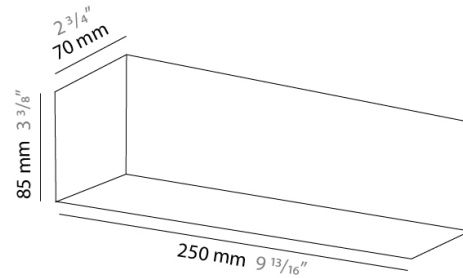

TOY SURFACE

D83281-MSS

GENERAL

Series: Toy _____
Brand: Panzeri _____
Division: Design _____
Mounting Type: Surface _____
Mounting Location: Wall _____

PHYSICAL

Shape: Rectangle _____
Length (mm): 250 _____
Length (in): $9 \frac{13}{16}$ _____
Height (mm): 70 _____
Height (in): $2 \frac{3}{4}$ _____
Extension (mm): 85 _____
Extension (in): $3 \frac{3}{8}$ _____
Light Distribution: Direct / Indirect _____
Weight (kg): 0.82 _____
Weight (lbs): 1.8 _____
Diffuser: Frost White Glass _____
Fixture Material: Metal _____

ELECTRICAL

Lamp Type: LED _____
Input Wattage (W): 13 _____
Total Output Wattage (W): 12 _____
Driver Included: Yes _____
Driver Location: Integrated _____
Driver Type: Integral LED driver, 700mA (Dimming and 277V options available with remote driver sold separately) _____

LED

Color Temperature (°K): 3000 _____
Max. Delivered Lumen (lm): 938 _____
CRI: >80 CRI _____

OPTICAL

RATINGS AND CERTIFICATIONS

Certified By: CSA Certified to UL and CSA Standards _____
IP rating: IP20 _____